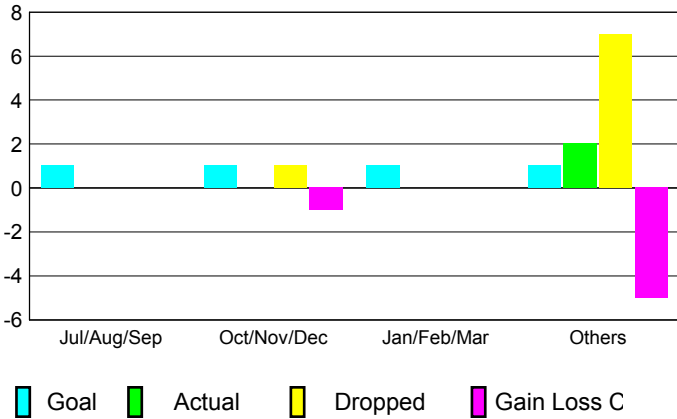

GMT: **MANOJ SHAH**

Location: **ZAMBIA**

GMT CA: **6**

**CLUBS**

Month	New Club Goal	Actual New Clubs	Actual Dropped Clubs	Gain/Loss of Clubs
<b>2012-2013</b>				
Jul/Aug/Sep	1	0	0	0
Oct/Nov/Dec	1	0	1	-1
Jan/Feb/Mar	1	0	0	0
Apr/May/June	1	2	7	-5
<b>Totals</b>	<b>4</b>	<b>2</b>	<b>8</b>	<b>-6</b>

**Club Results 2012-2013**  
Goal, New, Dropped, Gain/Loss

**YTD Status Quo Clubs 2012-2013**

Status Quo Clubs Compared to Status Quo Members

**Club Gain/Loss 2012-2013**

**MEMBERSHIP**

Month	Net Memb Goal	Actual New Memb	Actual Dropped Memb	Gain/Loss of Memb
<b>2012-2013</b>				
Jul/Aug/Sep	60	39	51	-12
Oct/Nov/Dec	60	57	51	6
Jan/Feb/Mar	60	44	21	23
Apr/May/June	60	112	216	-104
<b>Totals</b>	<b>240</b>	<b>252</b>	<b>339</b>	<b>-87</b>