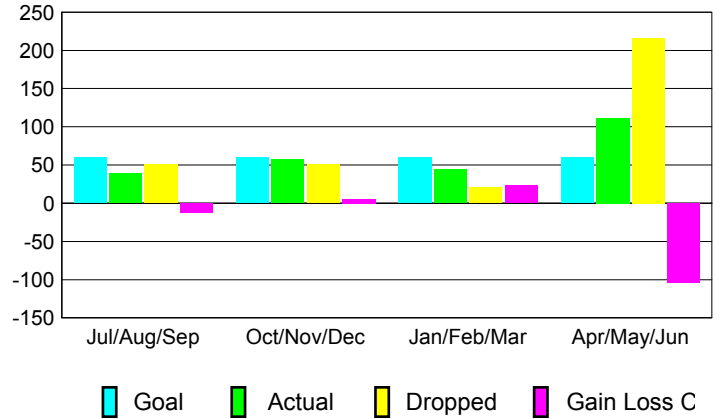

GMT: **MANOJ SHAH**

Location: **ZAMBIA**

GMT CA: **6**

**CLUBS**

Month	New Club Goal	Actual New Clubs	Actual Dropped Clubs	Gain/Loss of Clubs
<b>2012-2013</b>				
Jul/Aug/Sep	1	0	0	0
Oct/Nov/Dec	1	0	1	-1
Jan/Feb/Mar	1	0	0	0
Apr/May/June	1	2	7	-5
<b>Totals</b>	<b>4</b>	<b>2</b>	<b>8</b>	<b>-6</b>

**Club Results 2012-2013**  
Goal, New, Dropped, Gain/Loss

**YTD Status Quo Clubs 2012-2013**

Status Quo Clubs Compared to Status Quo Members

**Club Gain/Loss 2012-2013**

**MEMBERSHIP**

Month	Net Memb Goal	Actual New Memb	Actual Dropped Memb	Gain/Loss of Memb
<b>2012-2013</b>				
Jul/Aug/Sep	60	39	51	-12
Oct/Nov/Dec	60	57	51	6
Jan/Feb/Mar	60	44	21	23
Apr/May/June	60	112	216	-104
<b>Totals</b>	<b>240</b>	<b>252</b>	<b>339</b>	<b>-87</b>

**Membership Results 2012-2013**  
Goal, New, Dropped, Gain/Loss

**Gender Comparison 2012-2013**

**Membership Gain/Loss 2012-2013**