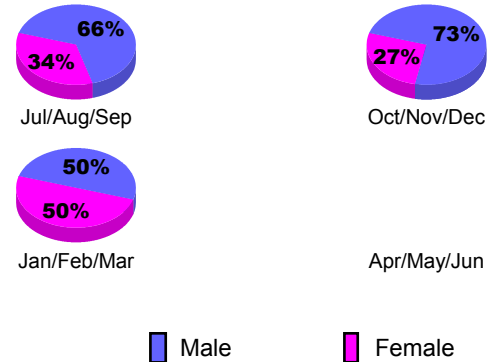

GMT: **MANOJ SHAH**

Location: **ZAMBIA**

GMT CA: **6**

**CLUBS**

Month	New Club Goal	Actual New Clubs	Actual Dropped Clubs	Gain/Loss of Clubs
<b>2012-2013</b>				
Jul/Aug/Sep	1	0	0	0
Oct/Nov/Dec	1	0	1	-1
Jan/Feb/Mar	1	0	0	0
Apr/May/June	1	2	7	-5
<b>Totals</b>	<b>4</b>	<b>2</b>	<b>8</b>	<b>-6</b>

**Club Results 2012-2013**  
Goal, New, Dropped, Gain/Loss

**YTD Status Quo Clubs 2012-2013**

Status Quo Clubs Compared to Status Quo Members

**Club Gain/Loss 2012-2013**

**MEMBERSHIP**

Month	Net Memb Goal	Actual New Memb	Actual Dropped Memb	Gain/Loss of Memb
<b>2012-2013</b>				
Jul/Aug/Sep	60	39	51	-12
Oct/Nov/Dec	60	57	51	6
Jan/Feb/Mar	60	44	21	23
Apr/May/June	60	112	216	-104
<b>Totals</b>	<b>240</b>	<b>252</b>	<b>339</b>	<b>-87</b>

**Membership Results 2012-2013**  
Goal, New, Dropped, Gain/Loss

**Gender Comparison 2012-2013**

**Membership Gain/Loss 2012-2013**